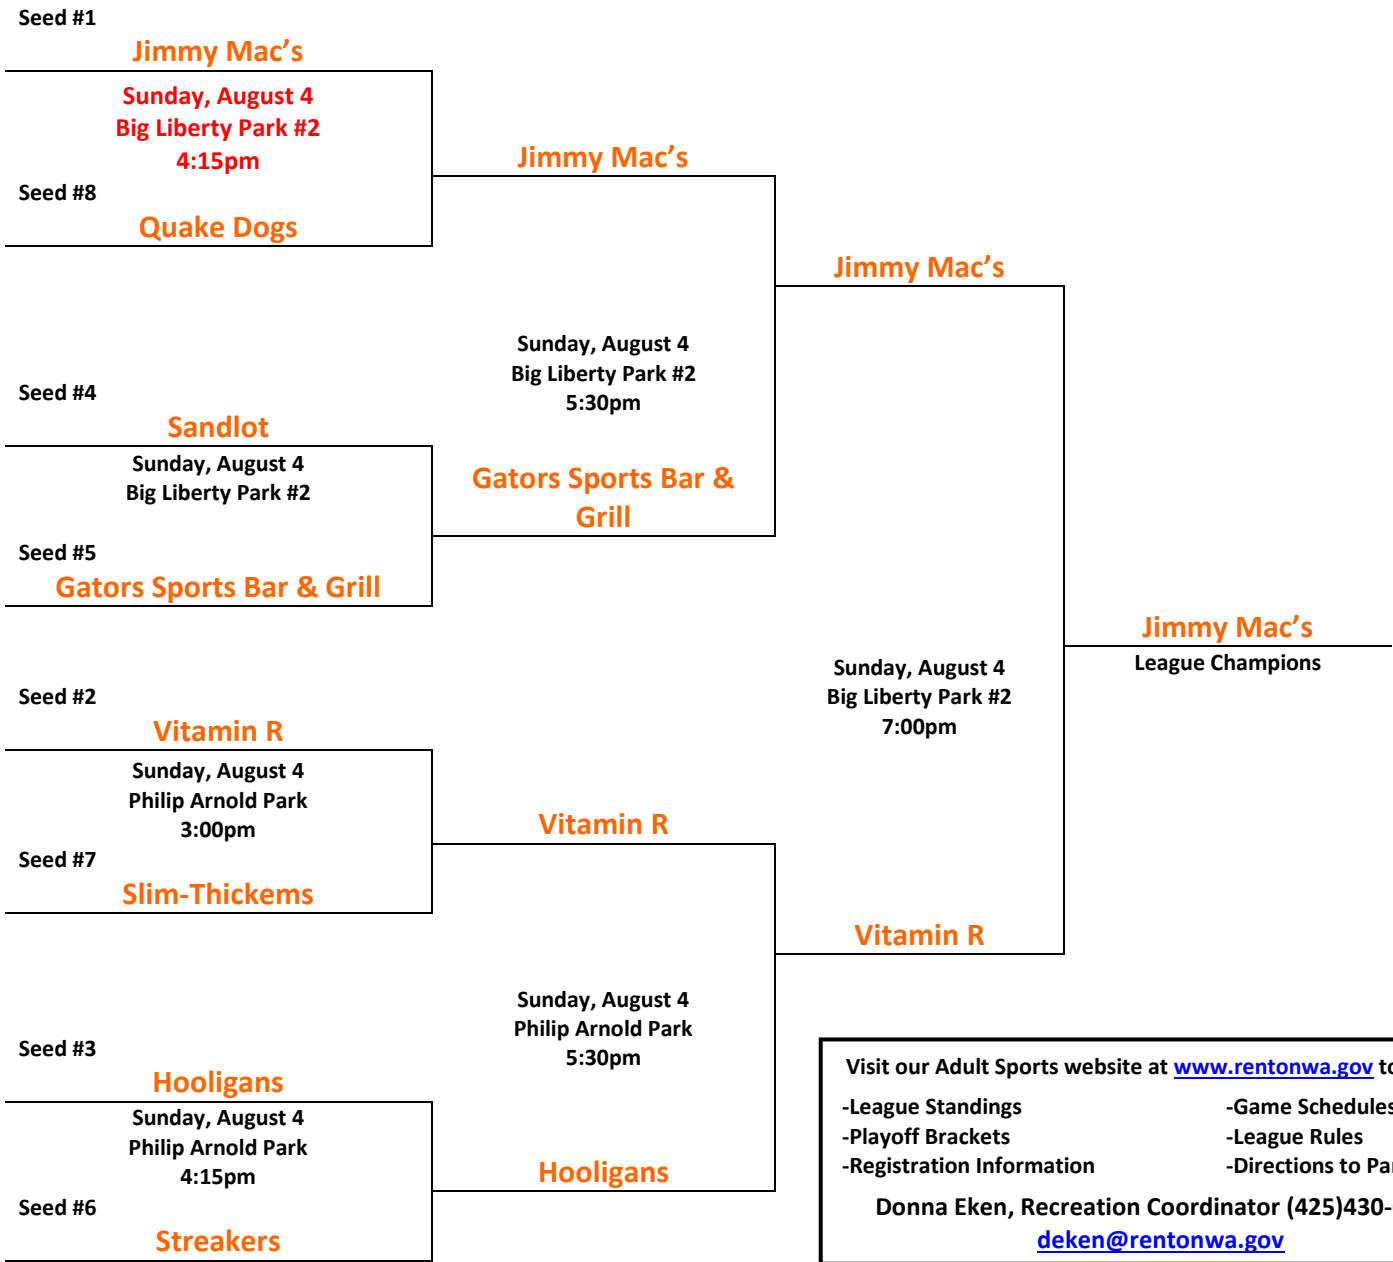

Summer 2019 Co-Ed Rec. “Cascade” Softball League League Championship Tournament

Tournament Information

- Roster checks may be made prior to each game, all players must provide photo ID.
- All league rules apply for tournament play with the following modifications:
- Teams with the higher seed at the end of the regular season will be awarded home team throughout League Championship Tournament play.
 - No game time limit in League Championship Tournament play.
 - 10 run rule in effect for League Championship Tournament play.
- Games will only be rescheduled for rainouts.
- Rainouts may be rescheduled any day of the week.
- Teams who cannot make scheduled tournament game times will forfeit.
- Awards will be given to league tournament champions.